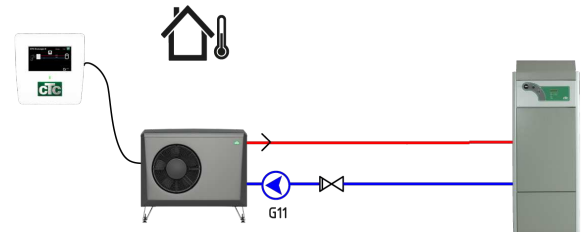

- towards older indoor modules e.g. CTC EcoEI