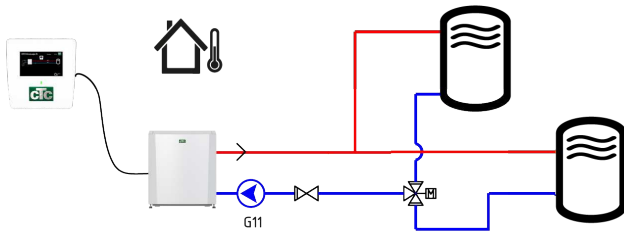

CTC EcoLogic S enables a heat pump to be installed together with a hot water storage

tank or with our older indoor modules, such as CTC EcoEI.

CTC EcoLogic S can also be used when installing a heat pump together with products with 3-way valves for hot water production, such as exhaust air heat pumps.

CTC EcoLogic S is equipped with a 4.3 inch touchscreen with clear symbols and twelve language options. It is possible to mirror the display on your home network and you can also control your product remotely with the MyUplink app. The control comes with wall mount, manual and 5 m or 15 m connection cable.

Examples of installation

- towards an existing heating system

- towards older indoor modules e.g. CTC EcoEI

- towards a system with diverting valve for hot water production e.g. exhaust air heat pumps

Delivery includes EA:

Control unit with wall bracket, 15 m communication cable and manual.

Compatible heat pumps:

CTC EcoAir
from: 7311/7312-2101-0030

Delivery includes EP:

Control unit with wall bracket, 5 m communication cable, outdoor sensor and manual.