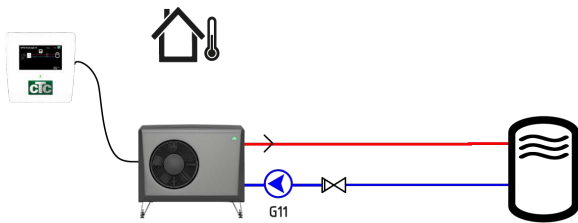

CTC EcoLogic S EA/EP

CTC EcoLogic S is a simpler type of heat pump control and is available in two designs. One developed for the CTC EcoAir air-to-water heat pumps and one for the CTC EcoPart geothermal heat pumps.

CTC EcoLogic S enables a heat pump to be installed together with a hot water storage

tank or with our older indoor modules, such as CTC EcoEI.

CTC EcoLogic S can also be used when installing a heat pump together with products with 3-way valves for hot water production, such as exhaust air heat pumps.

CTC EcoLogic S is equipped with a 4.3 inch touchscreen with clear symbols and twelve language options. It is possible to mirror the display on your home network and you can also control your product remotely with the MyUplink app. The control comes with wall mount, manual and 5 m or 15 m connection cable.

Examples of installation

- towards an existing heating system